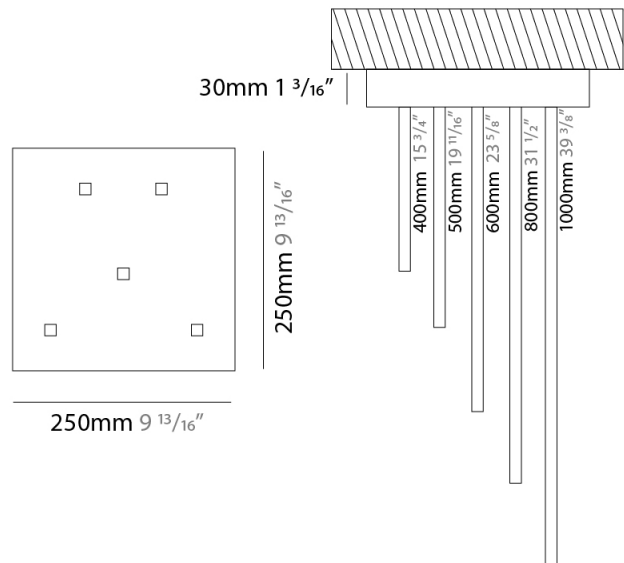

GENERAL

Series: Spillo
 Subseries: Spillo Horizontal
 Brand: Icone
 Division: Design
 Mounting Type: Suspension
 Mounting Location: Ceiling
 Subcategory: Ambient

PHYSICAL

Shape: Abstract
 Width (mm): 1040
 Width (in): 40 ¹⁵/₁₆
 Height (mm): 1500
 Height (in): 59 ¹/₁₆
 Light Distribution: Direct
 Fixture Finish: WHI / CHR / BGD
 Fixture Material: Brass

GENERAL

Series: Spillo
 Subseries: Spillo 5 Rod
 Brand: Icone
 Division: Design
 Mounting Type: Recessed
 Mounting Location: Ceiling
 Subcategory: Ambient

PHYSICAL

Shape: Abstract
 Width (mm): 50
 Width (in): 1 ¹⁵/₁₆
 Height (mm): 1000
 Height (in): 39 ³/₈
 Light Distribution: Adjustable
 Fixture Finish: WHI / BLK / CHR / BGD
 Fixture Material: Brass

LED

Color Temperature (°K): 2700 / 3000
 Nominal Lumen (lm): 3850
 CRI: >90 CRI
 Lamp Life (hrs): 50000

OPTICAL

Adjustability: Tilt 120°

RATINGS AND CERTIFICATIONS

Certified By: Certified for North American Standards
 IP rating: IP20