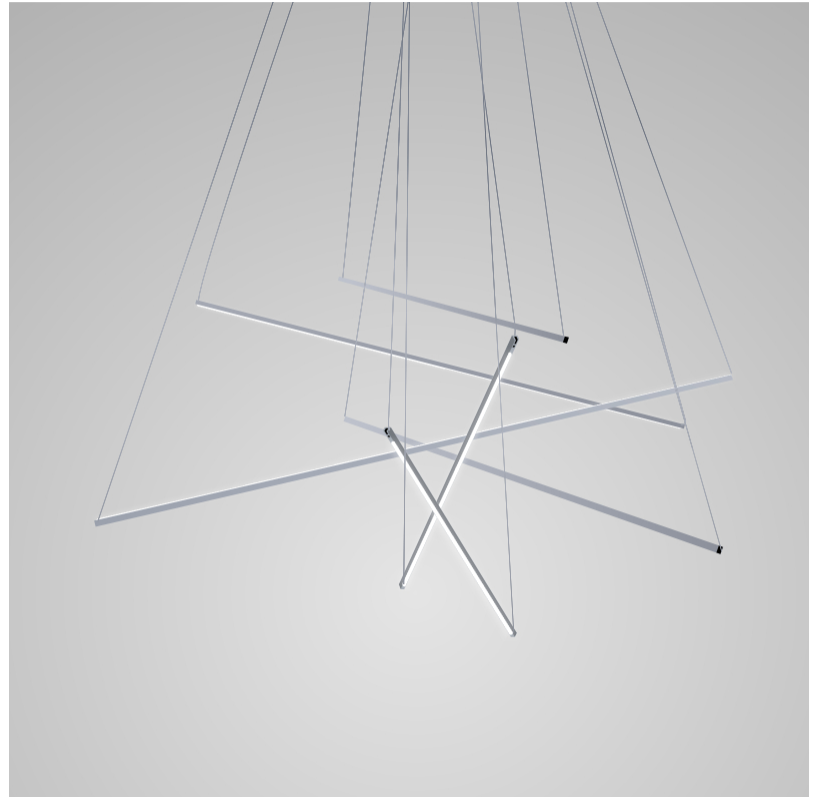

PROJECT	_____
TYPE	_____
SPECIFIER	_____
QUANTITY	_____
DATE	_____

SPILLO 6 ROD SUSPENSION

D42053- _____ - _____
base number   Color   Finish
                         Temperature   Options

1. To build a product code in our configurator select the specify button on the base model # product page
2. To build a manual product code on this datasheet choose from the options listed below in blue font and add the suffix to the base model #

GENERAL

Series: Spillo
Subseries: Spillo 6 Rod
Brand: Icone
Division: Design
Mounting Type: Suspension
Mounting Location: Ceiling
Subcategory: Ambient

PHYSICAL

Shape: Abstract
Height (mm): 1500
Height (in): 59 1/16
Light Distribution: Direct / Indirect
Fixture Finish: WHI / CHR / BGD
Fixture Material: Brass

ELECTRICAL

Lamp Type: LED
Total Output Wattage (W): 47
Dimming: 0-10V Dimming
Driver Included: Yes
Driver Location: Integrated
Driver Type: Constant Current - Universal
Input Voltage (V): 120 - 277
Output Voltage (V): 12
Upon Request: (Included) Integral: Non-dimming / 277Vac / (Not included - see components) Remote: 0-10Vdc dimming

LED

Color Temperature (°K): 2700 / 3000
Nominal Lumen (lm): 3960
CRI: >90 CRI
Lamp Life (hrs): 50000

OPTICAL

RATINGS AND CERTIFICATIONS

Certified By: Certified for North American Standards
IP rating: IP20

300mm 11 13/16"