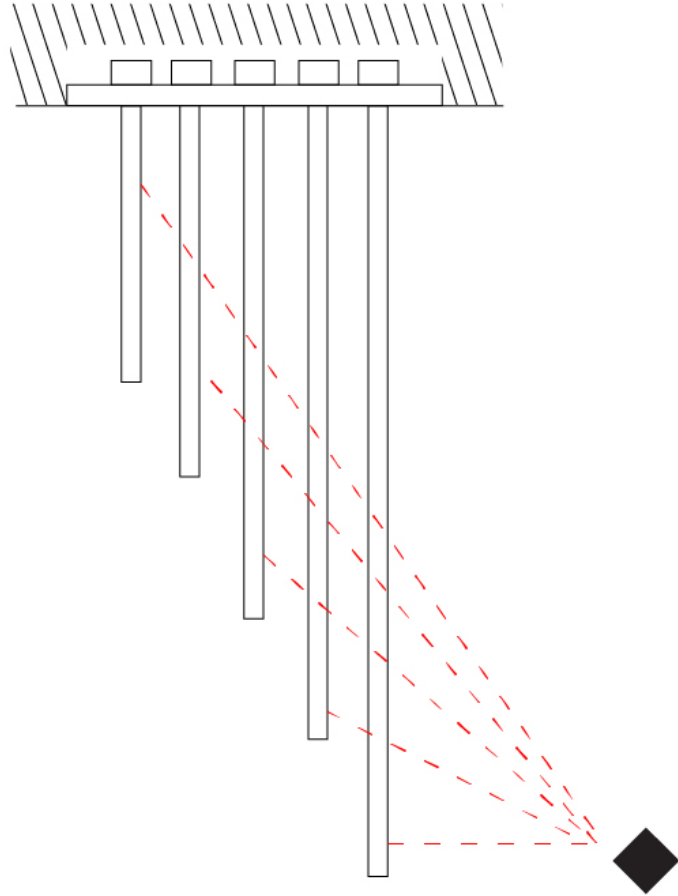

SPILLO 5 ROD RECESSED

D46017-

PROJECT _____

TYPE _____

SPECIFIER _____

QUANTITY _____

DATE _____

D