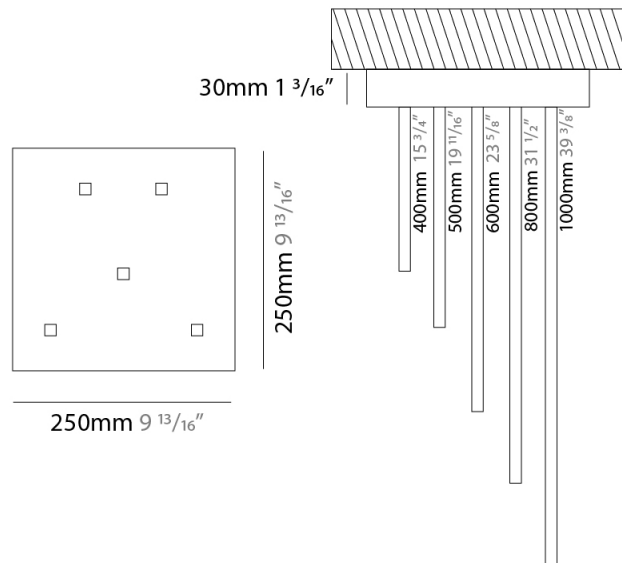

SPILLO 5 ROD SURFACE

D42068- _____ - _____
base number   Color   Finish
                         Temperature   Options

1. To build a product code in our configurator select the specify button on the base model # product page
2. To build a manual product code on this datasheet choose from the options listed below in blue font and add the suffix to the base model #

GENERAL

Series: Spillo
Subseries: Spillo 5 Rod
Brand: Icone
Division: Design
Mounting Type: Surface
Mounting Location: Ceiling
Subcategory: Ambient

PHYSICAL

Shape: Abstract
Height (mm): 1030
Height (in): 40 ⁹/₁₆
Light Distribution: Direct / Indirect
Fixture Finish: WHI / BLK / CHR / BGD
Fixture Material: Brass

ELECTRICAL

Lamp Type: LED
Total Output Wattage (W): 45.72
Dimming: 0-10V Dimming
Driver Included: Yes
Driver Location: Integrated
Driver Type: Constant Voltage - 120-277Vac Non-dimming
Driver Class: Class 2
Input Voltage (V): 120 - 277
Output Voltage (V): 12
Upon Request: (Not included, see components) Remote: 0-10Vdc dimming / (Included) Integral: Non-dimming / 277Vac

LED

Color Temperature (°K): 2700 / 3000
Nominal Lumen (lm): 3850
CRI: >90 CRI
Lamp Life (hrs): 50000

OPTICAL

RATINGS AND CERTIFICATIONS

Certified By: Certified for North American Standards
IP rating: IP20